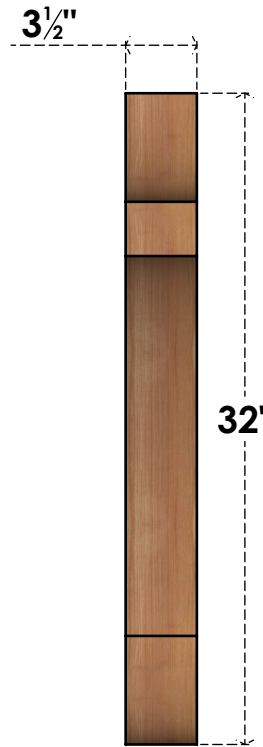

# BRC04X24X32OLY00SWR

3 1/2"W X 24"D X 32"H OLYMPIC SMOOTH BRACE, WESTERN RED CEDAR

**SIDE**

**FRONT**

EKENA MILLWORK  
 2300 WEST MAIN ST.  
 CLARKSVILLE, TX 75426  
 TOLL FREE: 866-607-0453  
 WWW.EKENAMILLWORK.COM

**NOTES**

1. INSTALLATION TO BE COMPLETED IN ACCORDANCE WITH MANUFACTURER'S SPECIFICATIONS.
2. DRAWING MAY NOT BE TO SCALE
3. THIS DRAWING IS INTENDED FOR DESIGN AND PLANNING PURPOSES ONLY.
4. ALL INFORMATION CONTAINED HEREIN WAS CURRENT AT THE TIME OF DEVELOPMENT BUT MUST BE REVIEWED AND APPROVED BY THE PRODUCT MANUFACTURER TO BE CONSIDERED ACCURATE.
5. PRODUCTS ARE NOT KILN DRIED. THIS ITEM IS UNIQUE AND WILL CONTAIN THE NATURAL VARIATIONS THAT THE WOOD SPECIES OFFERS. THIS MAY RESULT IN VARIATIONS UP TO 1/4"