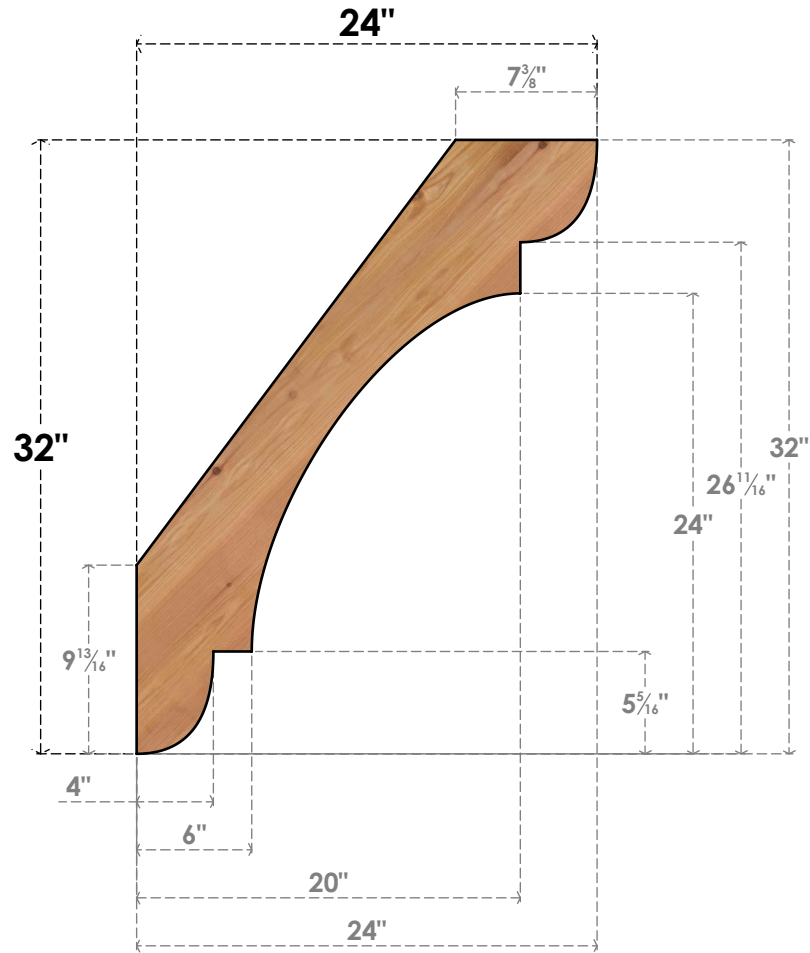

# BRC04X24X32OLY00SWR

3 1/2"W X 24"D X 32"H OLYMPIC SMOOTH BRACE, WESTERN RED CEDAR

**SIDE**

**FRONT**

EKENA MILLWORK  
 2300 WEST MAIN ST.  
 CLARKSVILLE, TX 75426  
 TOLL FREE: 866-607-0453  
 WWW.EKENAMILLWORK.COM

**NOTES**

1. INSTALLATION TO BE COMPLETED IN ACCORDANCE WITH MANUFACTURER'S SPECIFICATIONS.
2. DRAWING MAY NOT BE TO SCALE
3. THIS DRAWING IS INTENDED FOR DESIGN AND PLANNING PURPOSES ONLY.
4. ALL INFORMATION CONTAINED HEREIN WAS CURRENT AT THE TIME OF DEVELOPMENT BUT MUST BE REVIEWED AND APPROVED BY THE PRODUCT MANUFACTURER TO BE CONSIDERED ACCURATE.
5. PRODUCTS ARE NOT KILN DRIED. THIS ITEM IS UNIQUE AND WILL CONTAIN THE NATURAL VARIATIONS THAT THE WOOD SPECIES OFFERS. THIS MAY RESULT IN VARIATIONS UP TO 1/4"